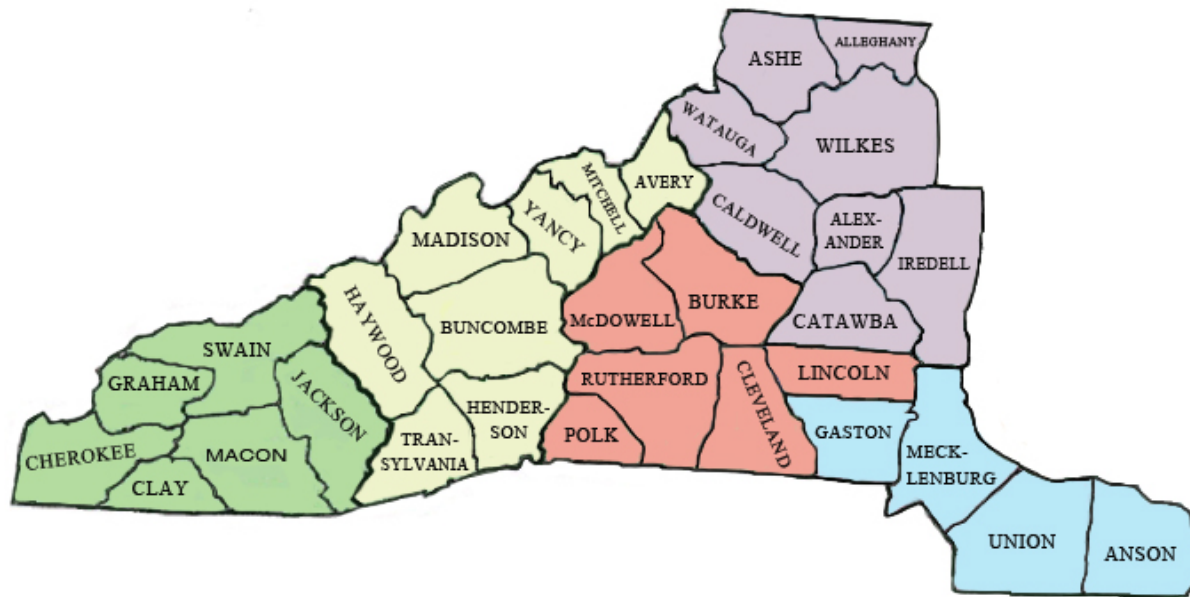

DIVISIONAL MAP FOR WESTERN DISTRICT OF NORTH CAROLINA

Bryson City Division

Asheville Division

Shelby Division

Charlotte Division

Statesville Division